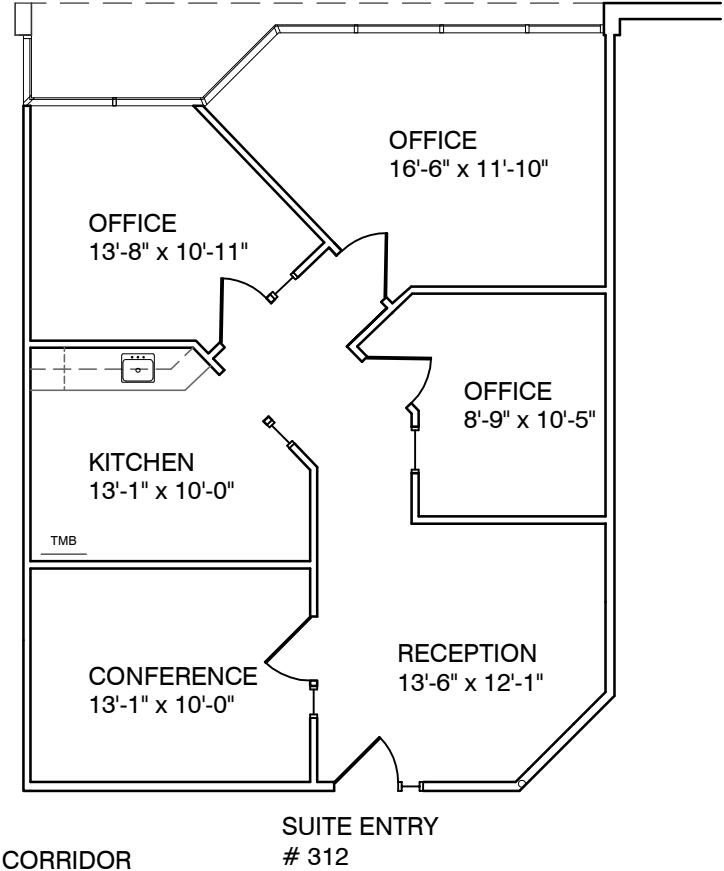

SUITE # 312
1,013 RENTABLE SQ. FT.

SUPERSTITION OFFICE PLAZA
4041 SOUTH McCLINTOCK DRIVE
TEMPE, ARIZONA 85282

NORTH

All dimensions are approximate

Revised: 03-18-11