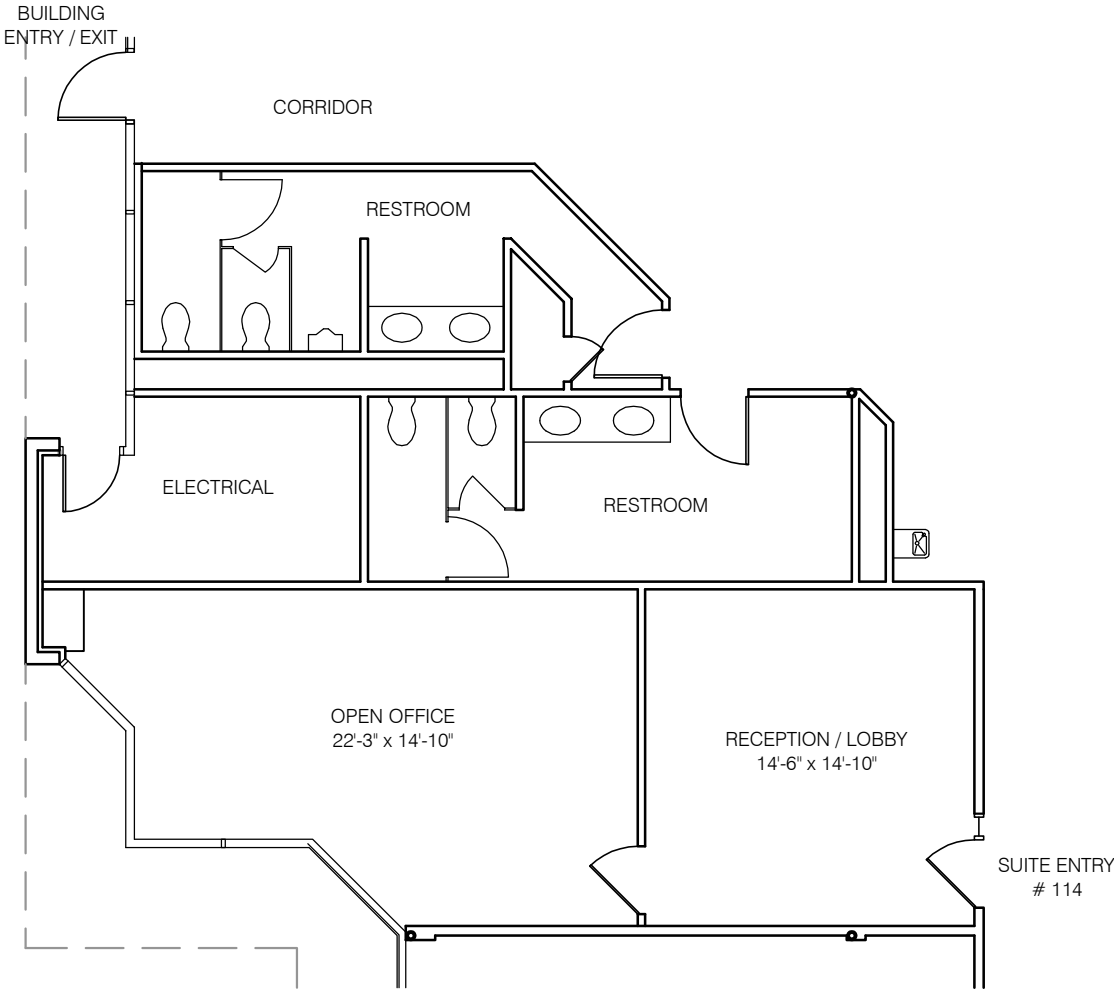

# SUITE # 114

612 RENTABLE SQ. FT.

# SUPERSTITION OFFICE PLAZA

4015 SOUTH McCLINTOCK DRIVE  
TEMPE, ARIZONA 85282

NORTH

All dimensions are approximate  
Updated: 11-03-16