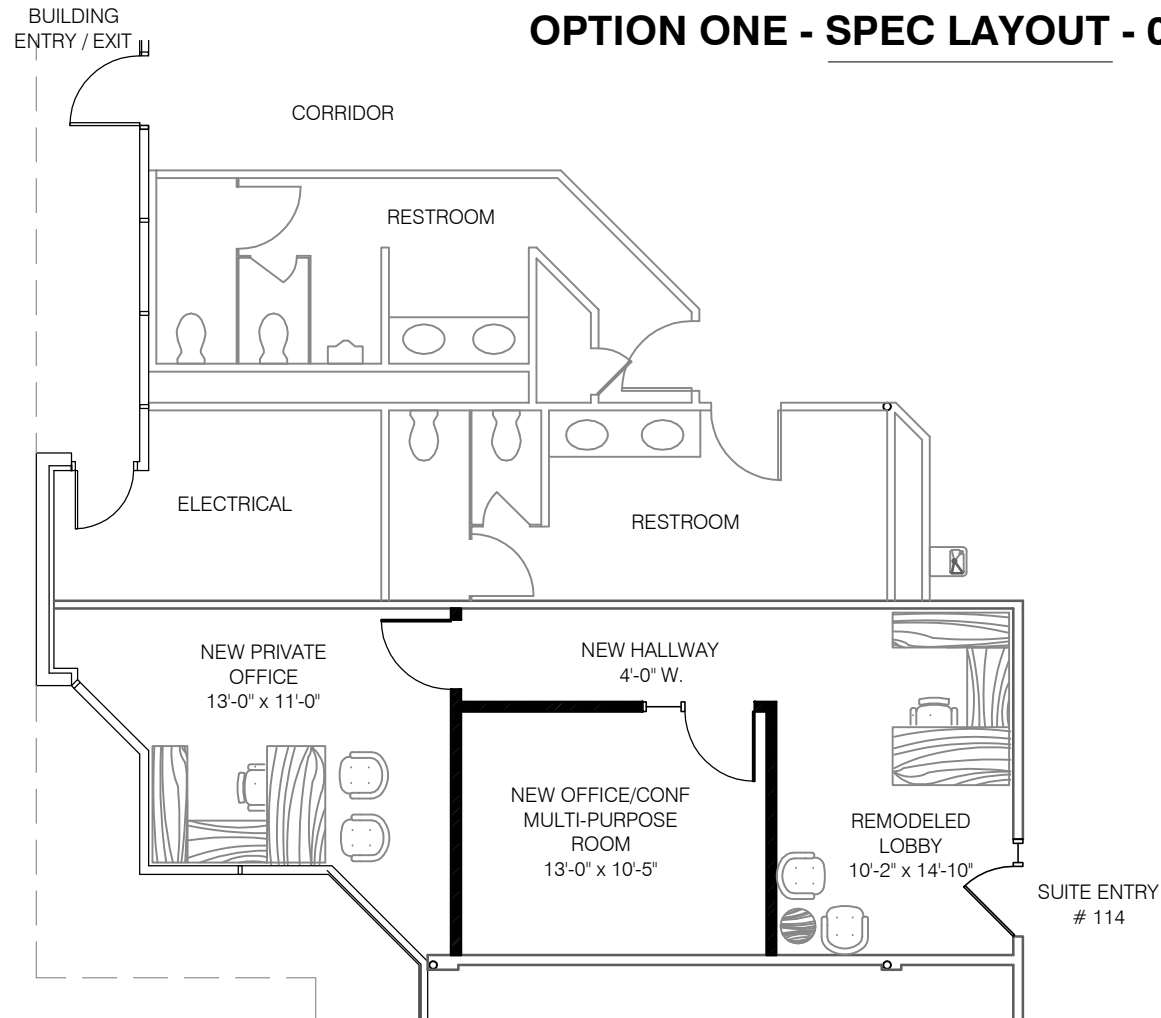

# SUITE # 114

612 RENTABLE SQ. FT.

## OPTION ONE - SPEC LAYOUT - 02-27-17

NORTH

All dimensions are approximate  
Speculative Layout: 02-27-17