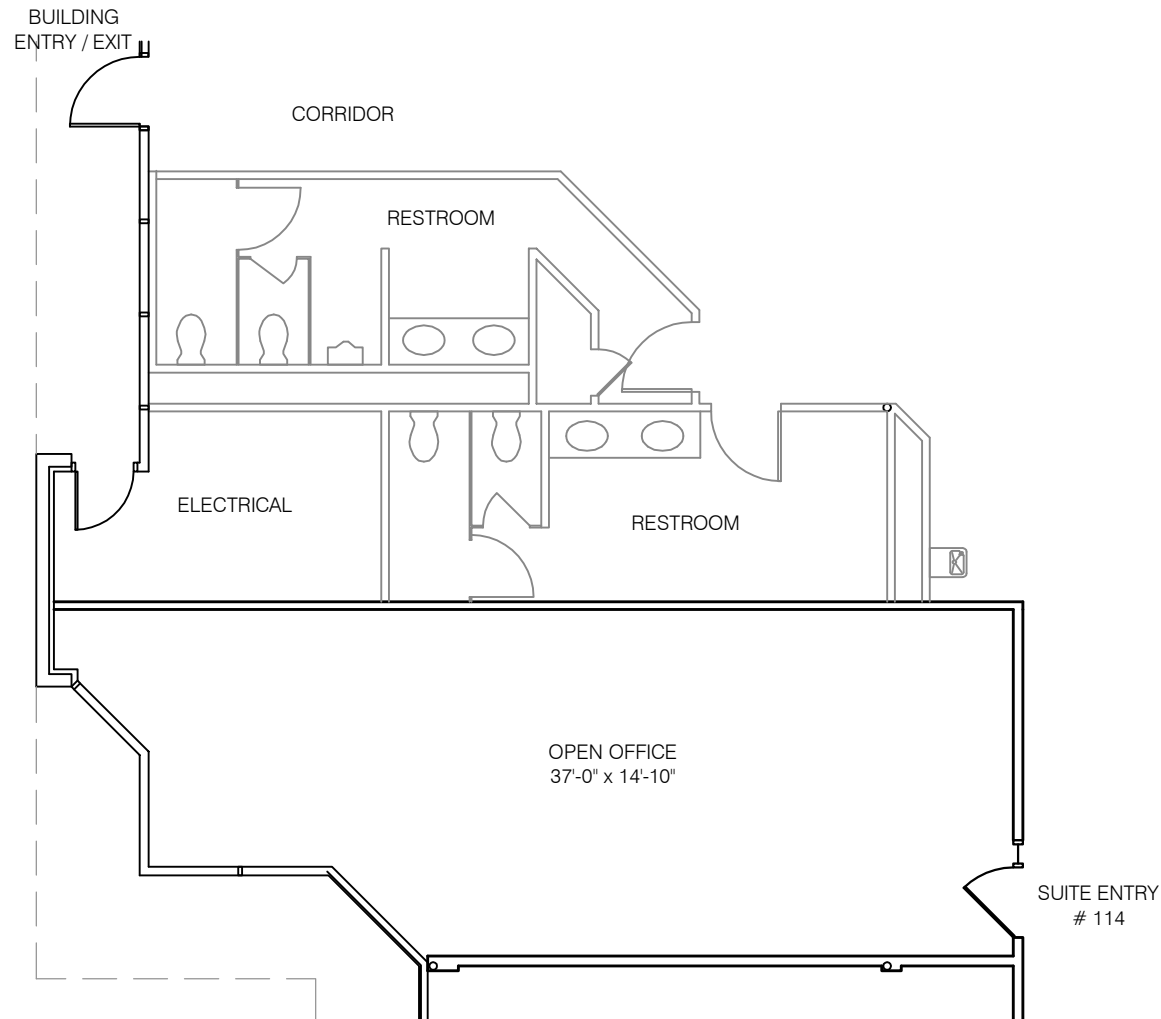

SUITE # 114

612 RENTABLE SQ. FT.

SUPERSTITION OFFICE PLAZA

4015 SOUTH McCLINTOCK DRIVE
TEMPE, ARIZONA 85282

NORTH

All dimensions are approximate
Speculative Layout: 03-06-17