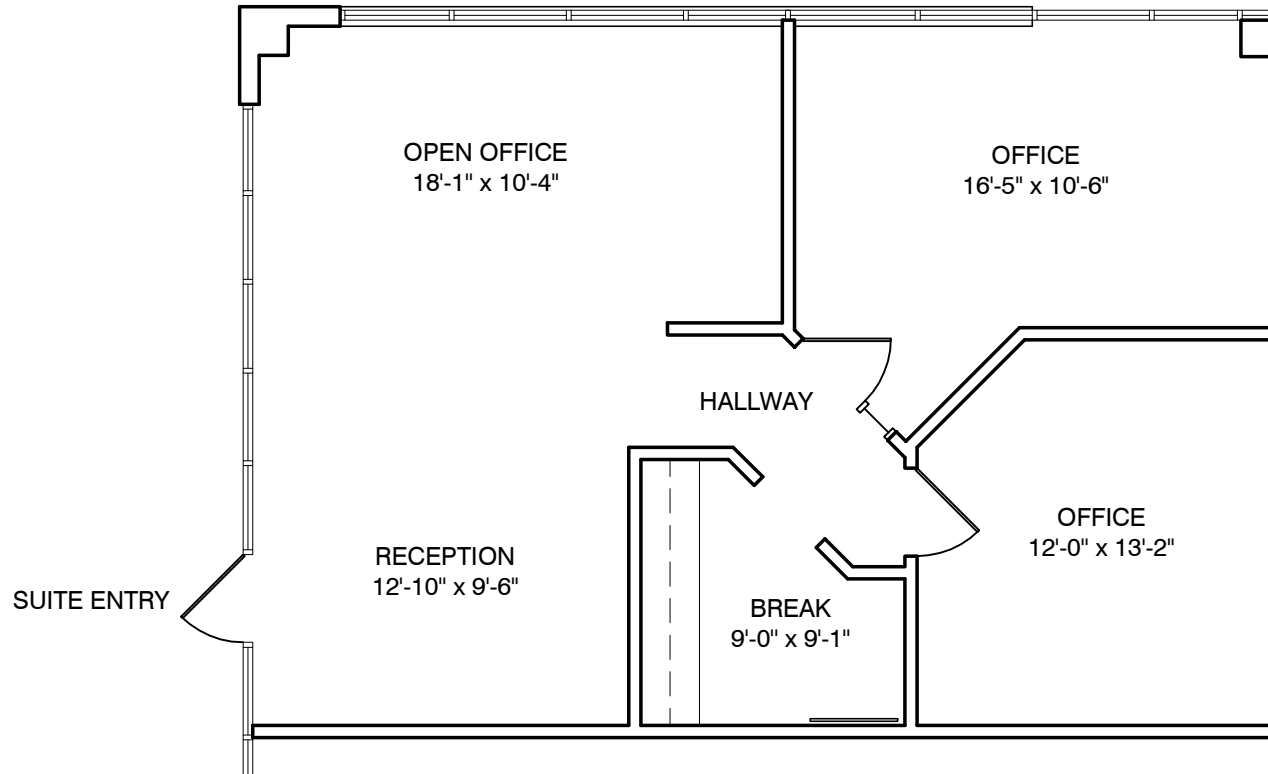

SUITE # 174

922 RENTABLE SQ. FT.

ALMA SCHOOL CORPORATE CTR. I I

1745 SOUTH ALMA SCHOOL ROAD
MESA, ARIZONA 85210

NORTH