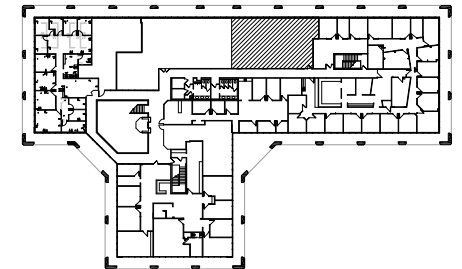

**SUITE #210**

DATE: 5.3.19

1/8"=1'-0"

KEY PLAN

1,941 RSF

M C C A R T H Y  
 Architectural Interiors  
 3333 East Camelback Road  
 Suite 180  
 Phoenix, Arizona 85018-2323  
 Telephone 602.955.4499  
 Facsimile 602.955.4599  
 N O R D B U R G