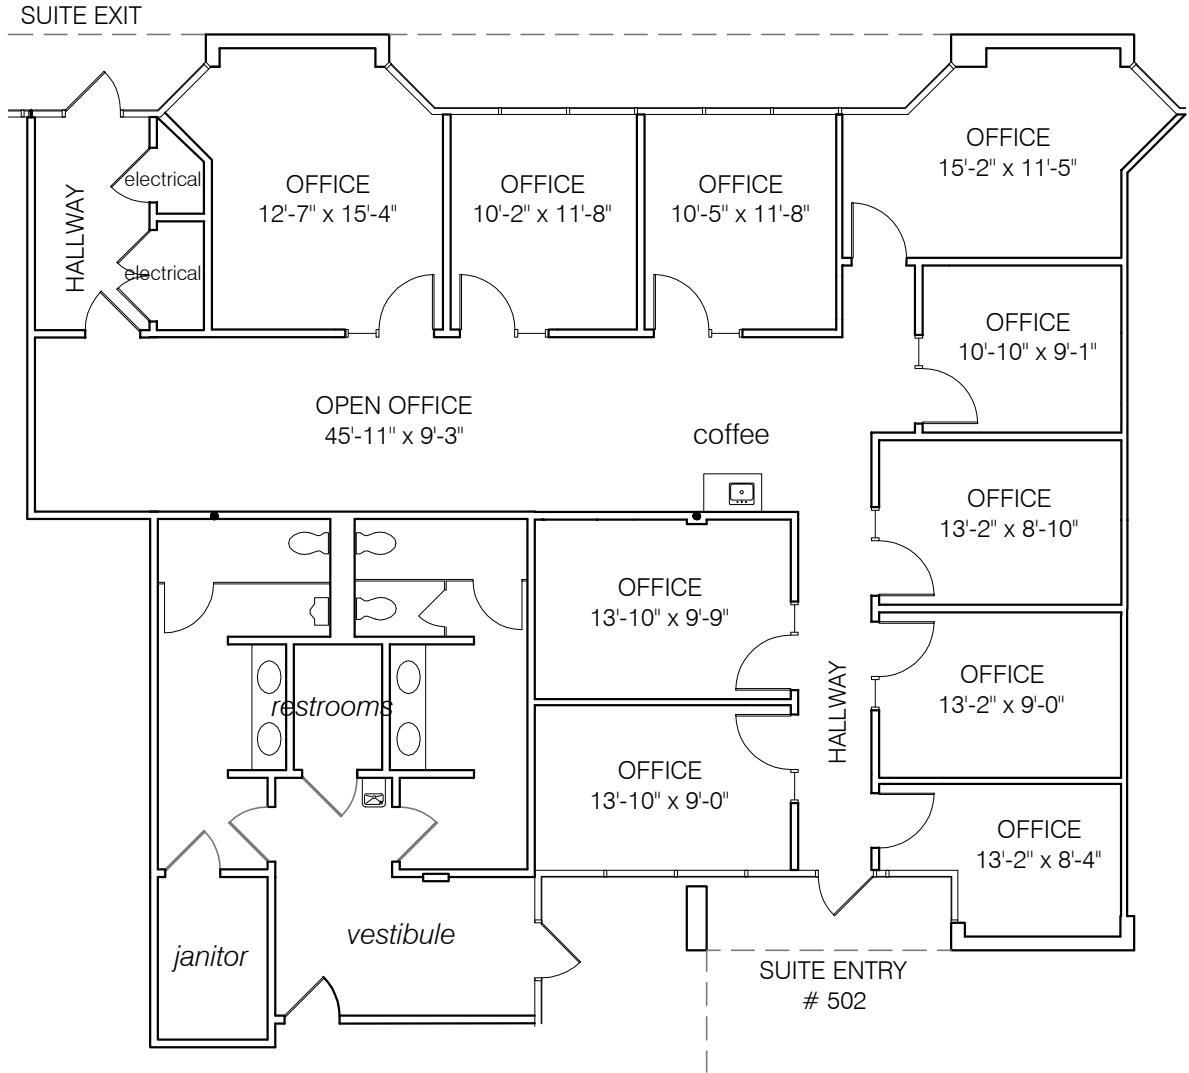

SUITE # 502

2,274 RENTABLE SQ. FT.

SUPERSTITION OFFICE PLAZA

3923 SOUTH McCLINTOCK DRIVE
TEMPE, ARIZONA 85282

NORTH

All dimensions are approximate

Updated: 11-14-14