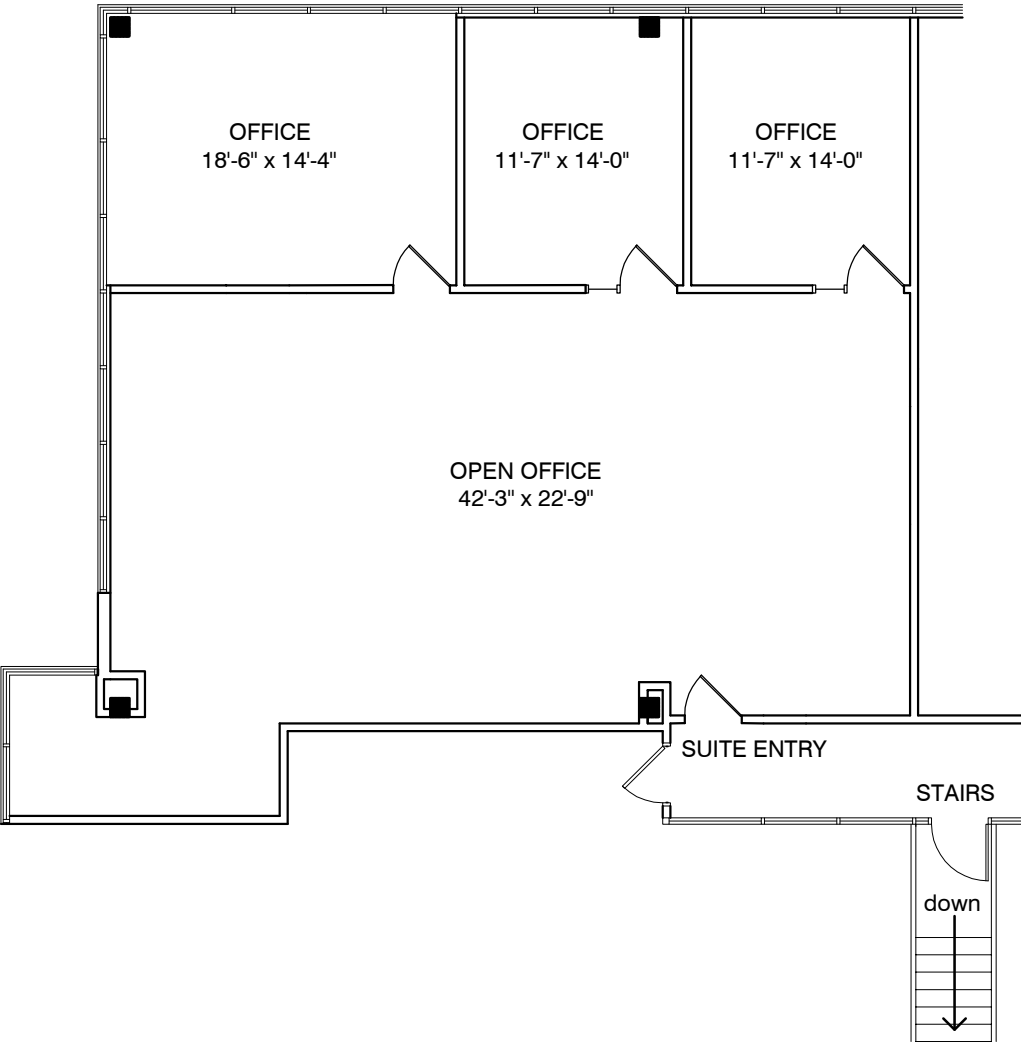

**SUITE # 215**  
**1,975 RENTABLE SQ. FT.**

**ALMA SCHOOL CORPORATE CTR. I I**  
1745 SOUTH ALMA SCHOOL ROAD  
MESA, ARIZONA 85210

NORTH

All dimensions are approximate  
Updated: 06-05-18