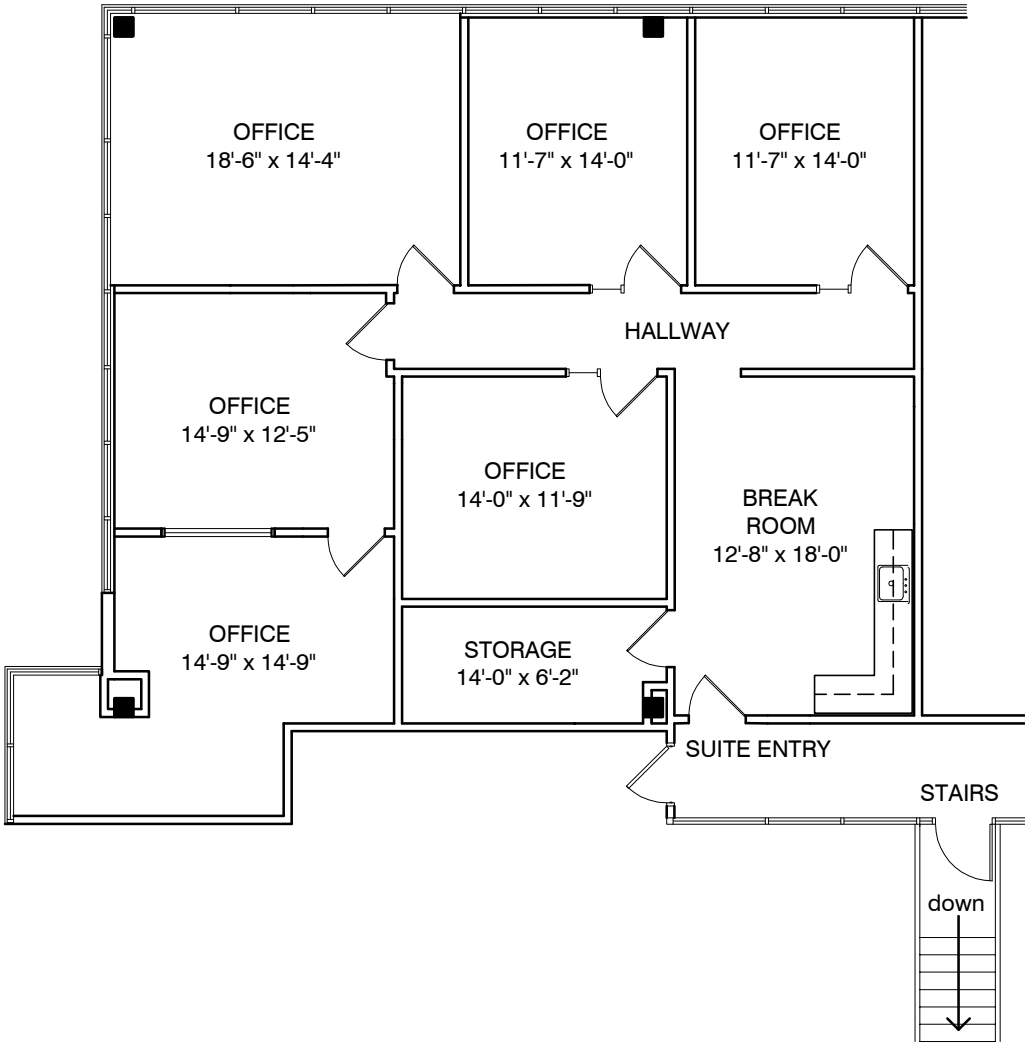

**SUITE # 215**  
**1,975 RENTABLE SQ. FT.**

**ALMA SCHOOL CORPORATE CTR. I I**  
1745 SOUTH ALMA SCHOOL ROAD  
MESA, ARIZONA 85210

NORTH