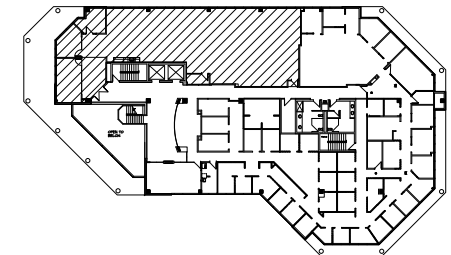

SECOND FLOOR- SUITE 210

DATE: 6.3.20

N.T.S.

4,203 RSF

ARCHITECTURAL
INTERIOR DESIGN

2850 E. Camelback Road
Suite 250
Phoenix, AZ 85016
602.955.4499

7250 BUILDING
7250 N. 16TH STREET
PHOENIX, ARIZONA

Camroad Properties