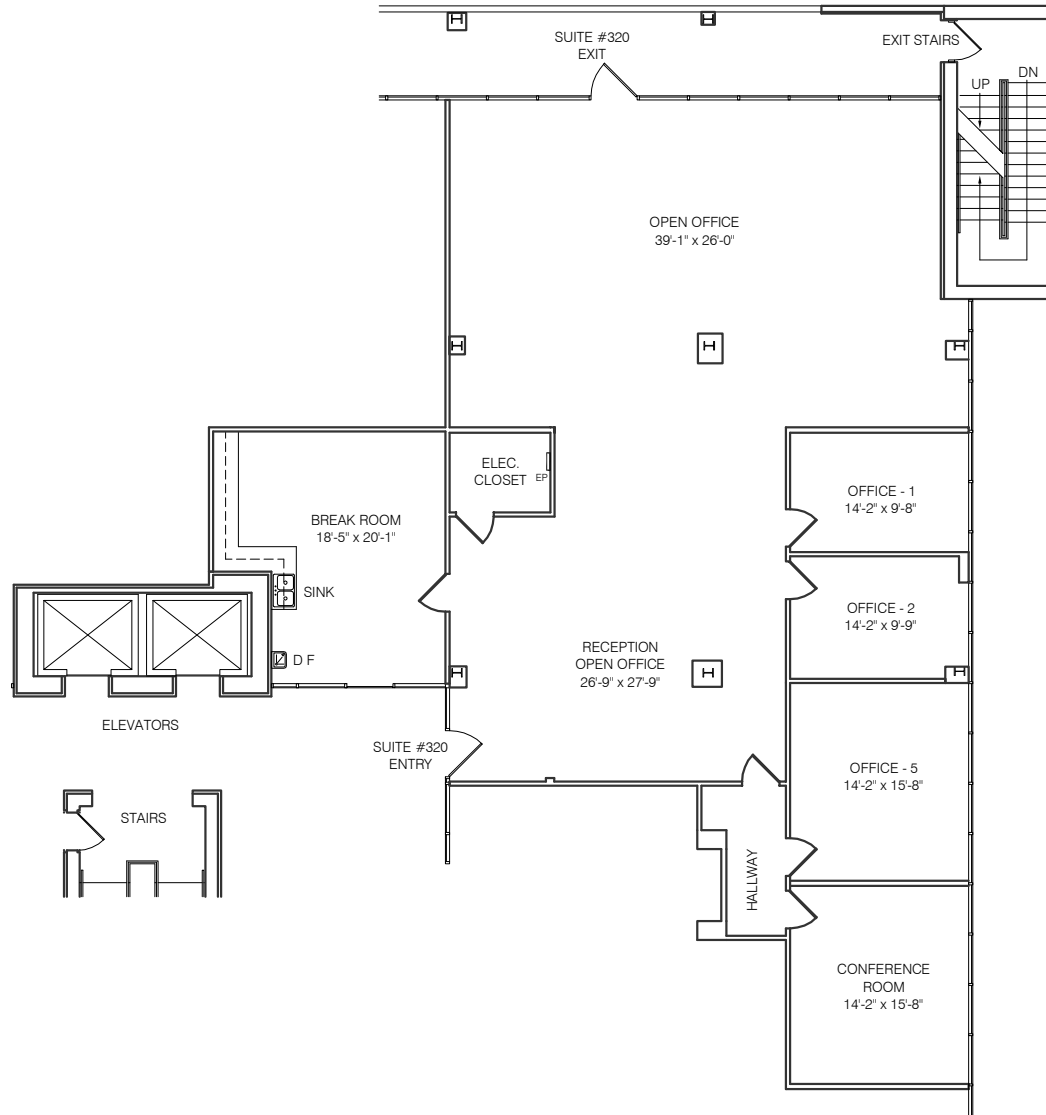

SUITE # 320

3,152 RENTABLE SQ. FT.

AIRPORT CENTER

120 NORTH 44TH STREET
PHOENIX, ARIZONA 85034

NORTH

ALL DIMENSIONS ARE APPROXIMATE