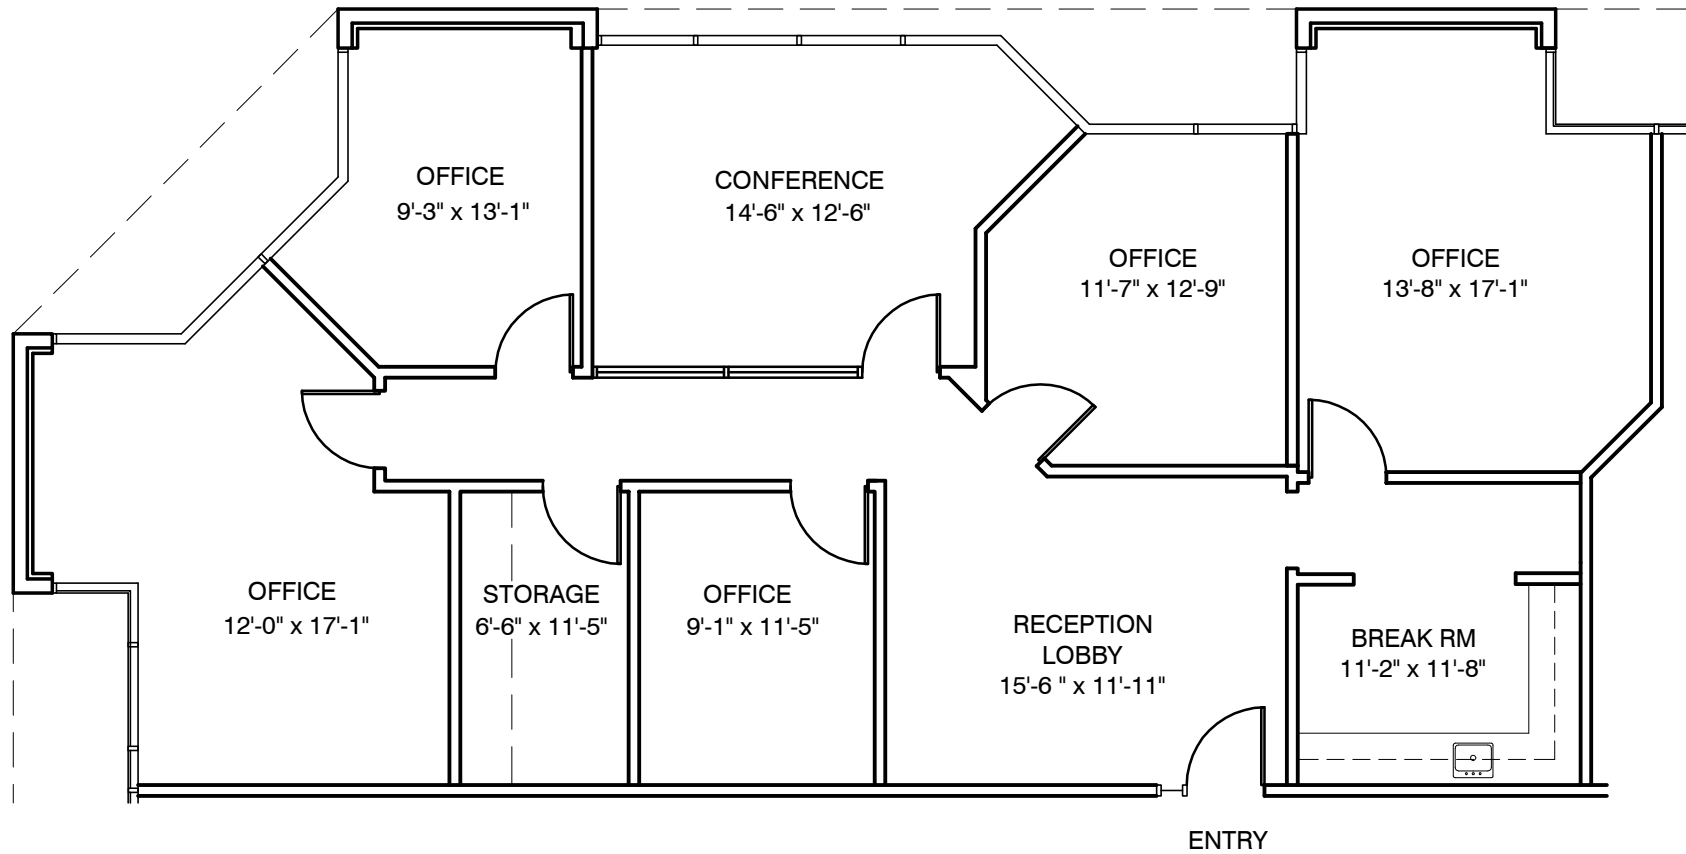

# SUITE # 110

1,775 RENTABLE SQ. FT.

# SUPERSTITION OFFICE PLAZA

4015 SOUTH McCLINTOCK DRIVE  
TEMPE, ARIZONA 85282

NORTH

All dimensions are approximate

UPDATED: 06-19-17