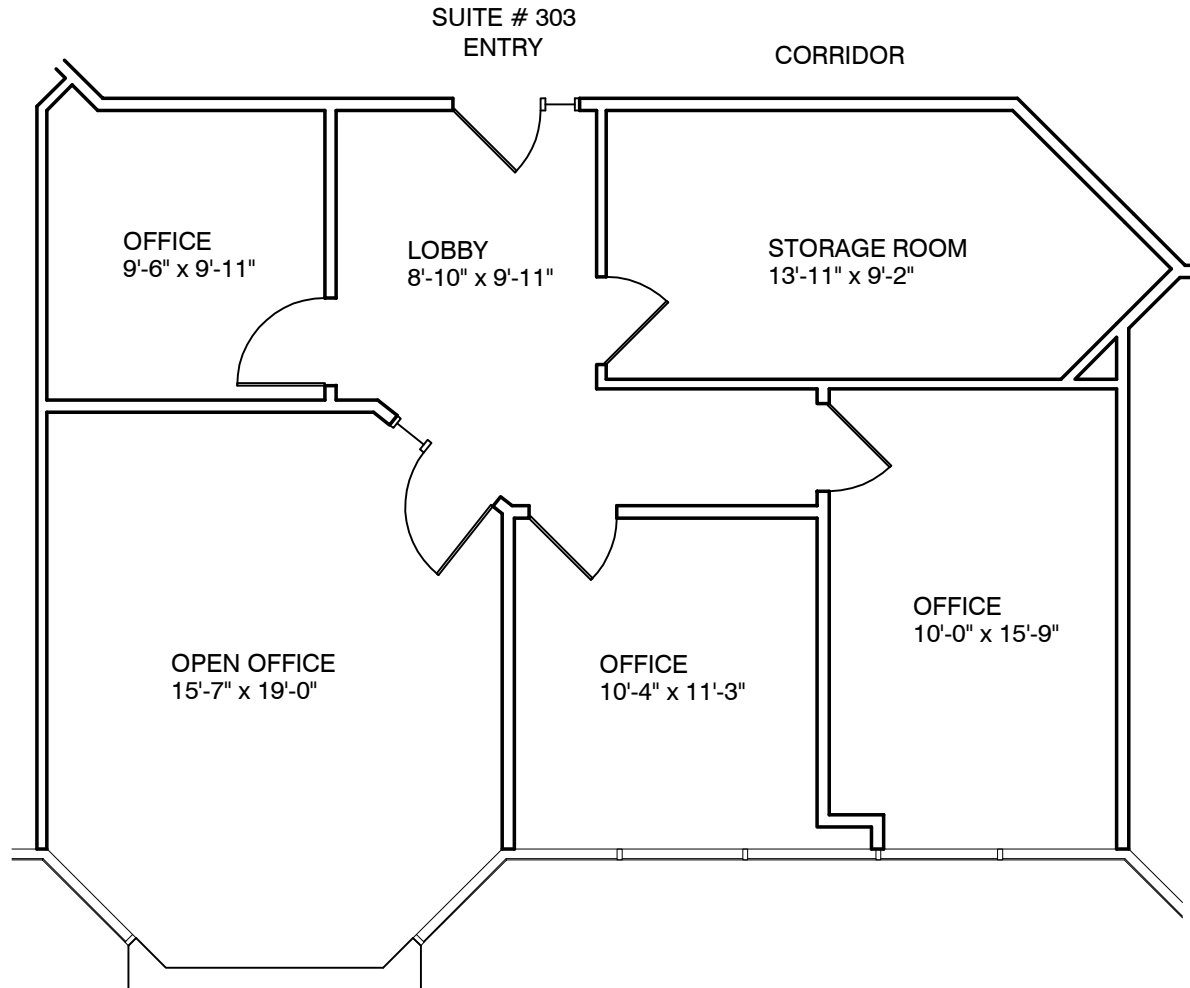

SUITE # 303

1,047 RENTABLE SQ. FT.

SUPERSTITION OFFICE PLAZA

4041 SOUTH McCLINTOCK DRIVE
TEMPE, ARIZONA 85282

NORTH

All dimensions are approximate

Updated: 03-07-17