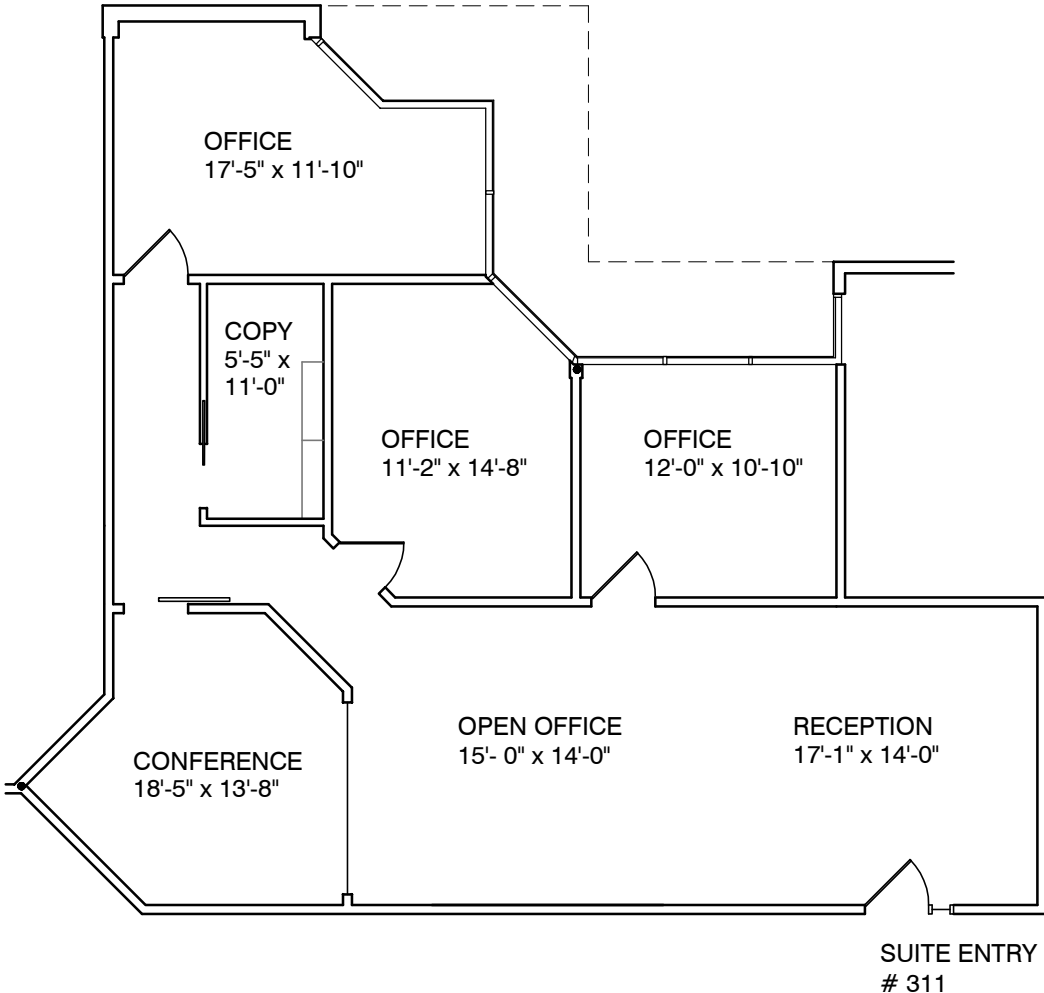

SUITE # 311
1,420 RENTABLE SQ. FT.

SUPERSTITION OFFICE PLAZA
4041 SOUTH McCLINTOCK DRIVE
TEMPE, ARIZONA 85282

All dimensions are approximate
Revised: 11-13 -14