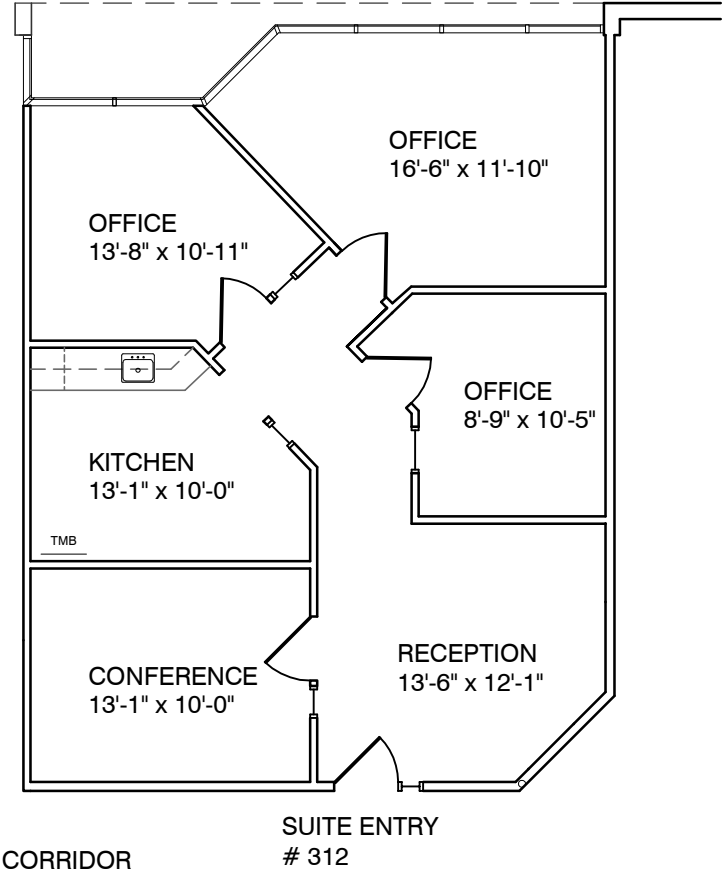

SUITE # 312
1,013 RENTABLE SQ. FT.

SUPERSTITION OFFICE PLAZA
4041 SOUTH McCLINTOCK DRIVE
TEMPE, ARIZONA 85282

NORTH

All dimensions are approximate

Revised: 03-18-11