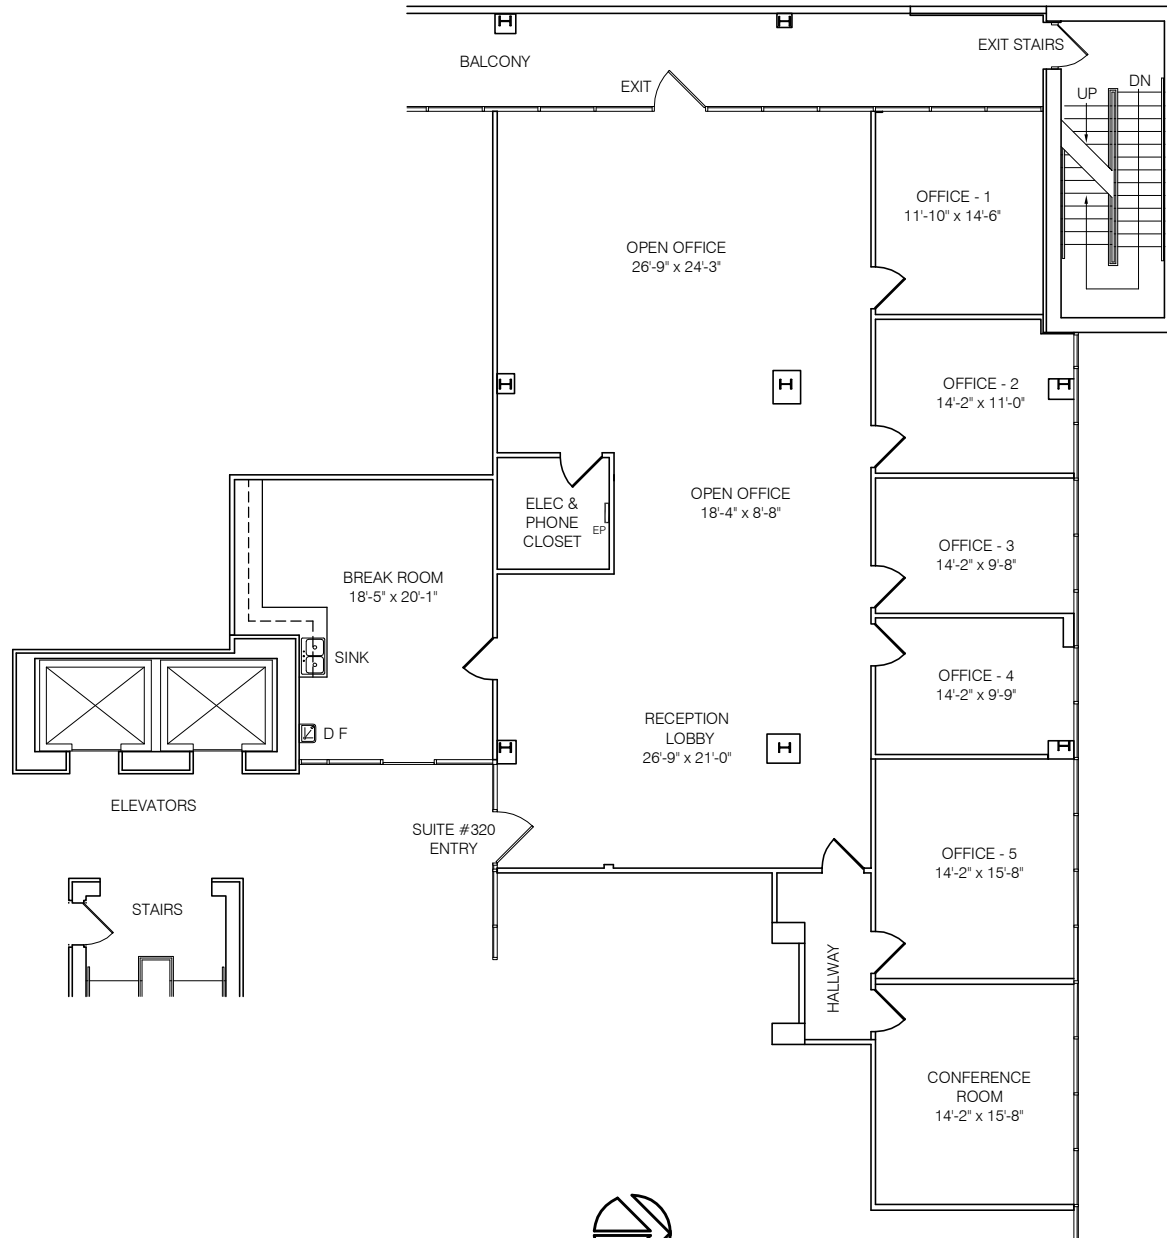

SUITE # 320

3,152 RENTABLE SQ. FT.

AIRPORT CENTER

120 NORTH 44TH STREET
PHOENIX, ARIZONA 85034

NORTH

ALL DIMENSIONS ARE APPROXIMATE

space planning & design

DOERR DESIGN ASSOCIATES LLC
623-582-9034