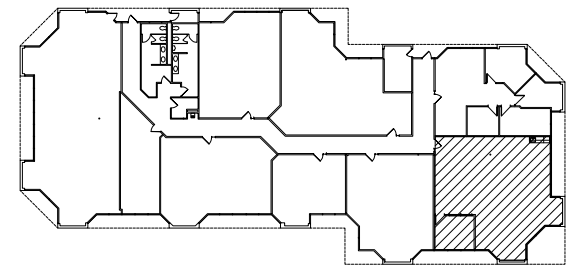

# SUITES 307

SCALE: N.T.S.

12.16.22

NORTH

KEY PLAN

1,721 RSF

ARCHITECTURAL  
INTERIOR DESIGN

2850 E. Camelback Road  
Suite 250  
Phoenix, AZ 85016  
602.955.4499