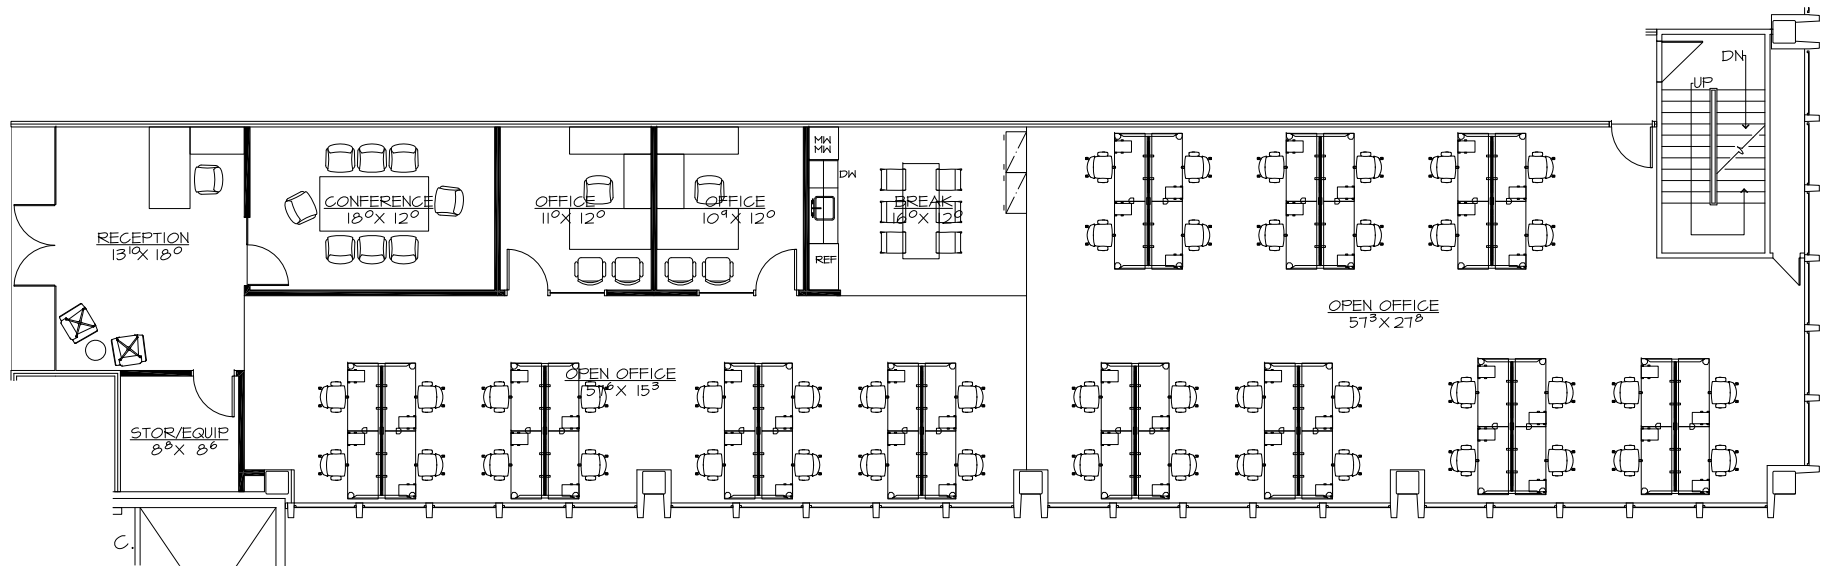

Fourth Floor Overall Plan

SUITE #411

DATE: 8.18.23

N.T.S.

2,332 RSF

ARCHITECTURAL
INTERIOR DESIGN
2850 E. Camelback Road
Suite 250
Phoenix, AZ 85016
602.955.4499

4747 BUILDING
4747 N. 22nd STREET
Phoenix, Arizona

Fourth Floor Overall Plan

SUITE #411

DATE: 8.18.23

N.T.S.

4,107 RSF

ARCHITECTURAL
INTERIOR DESIGN

2850 E. Camelback Road
Suite 250
Phoenix, AZ 85016
602.955.4499

4747 BUILDING

4747 N. 22nd STREET
Phoenix, Arizona

Fourth Floor Overall Plan

SUITE #411

DATE: 8.18.23

N.T.S.

4,107 RSF

ARCHITECTURAL
INTERIOR DESIGN
2850 E. Camelback Road
Suite 250
Phoenix, AZ 85016
602.955.4499

4747 BUILDING
4747 N. 22nd STREET
Phoenix, Arizona