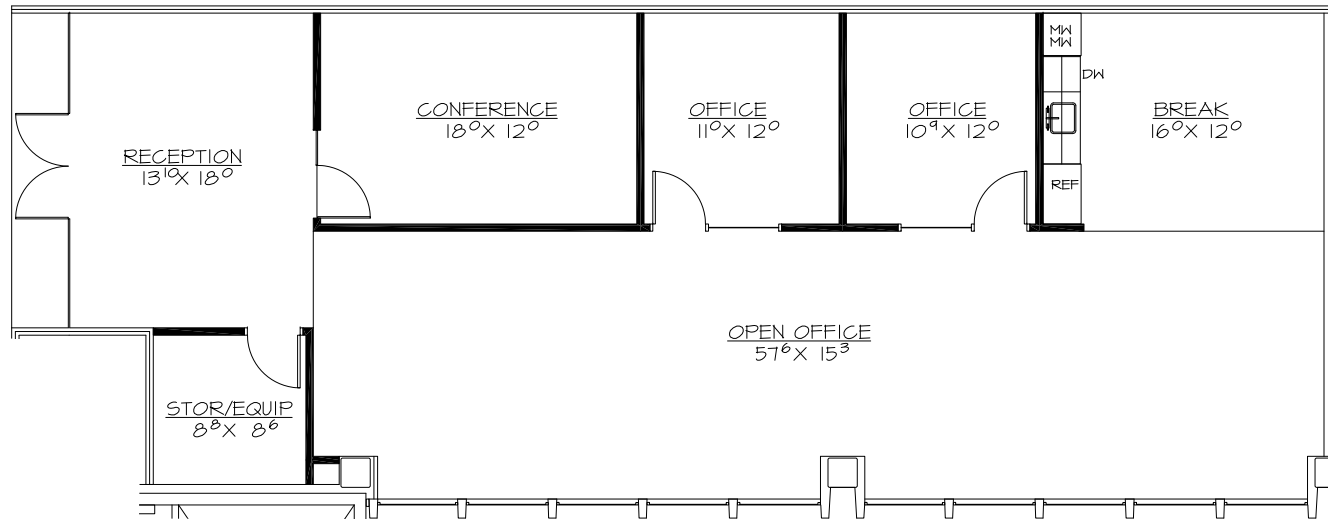

Fourth Floor Overall Plan

SUITE #411

DATE: 8.18.23

N.T.S.

4,107 RSF

ARCHITECTURAL
INTERIOR DESIGN

2850 E. Camelback Road
Suite 250
Phoenix, AZ 85016
602.955.4499

4747 BUILDING

4747 N. 22nd STREET
Phoenix, Arizona

Fourth Floor Overall Plan

SUITE #411

DATE: 8.18.23

N.T.S.

4,107 RSF

ARCHITECTURAL
INTERIOR DESIGN
2850 E. Camelback Road
Suite 250
Phoenix, AZ 85016
602.955.4499

4747 BUILDING
4747 N. 22nd STREET
Phoenix, Arizona

Fourth Floor Overall Plan

SUITE #411

DATE: 5.19.23

N.T.S.

2,332 RSF

ARCHITECTURAL
INTERIOR DESIGN
2850 E. Camelback Road
Suite 250
Phoenix, AZ 85016
602.955.4499

4747 BUILDING
4747 N. 22nd STREET
Phoenix, Arizona