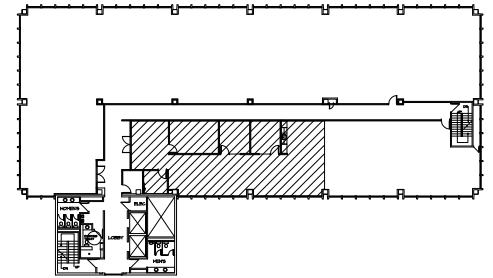

4747 N. 22nd STREET
Phoenix, Arizona

Fourth Floor Overall Plan

SUITE #411

DATE: 8.18.23

N.T.S.

4,107 RSF

ARCHITECTURAL
INTERIOR DESIGN
2850 E. Camelback Road
Suite 250
Phoenix, AZ 85016
602.955.4499

4747 BUILDING
4747 N. 22nd STREET
Phoenix, Arizona