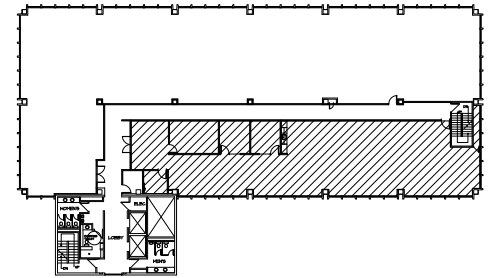

Fourth Floor Overall Plan