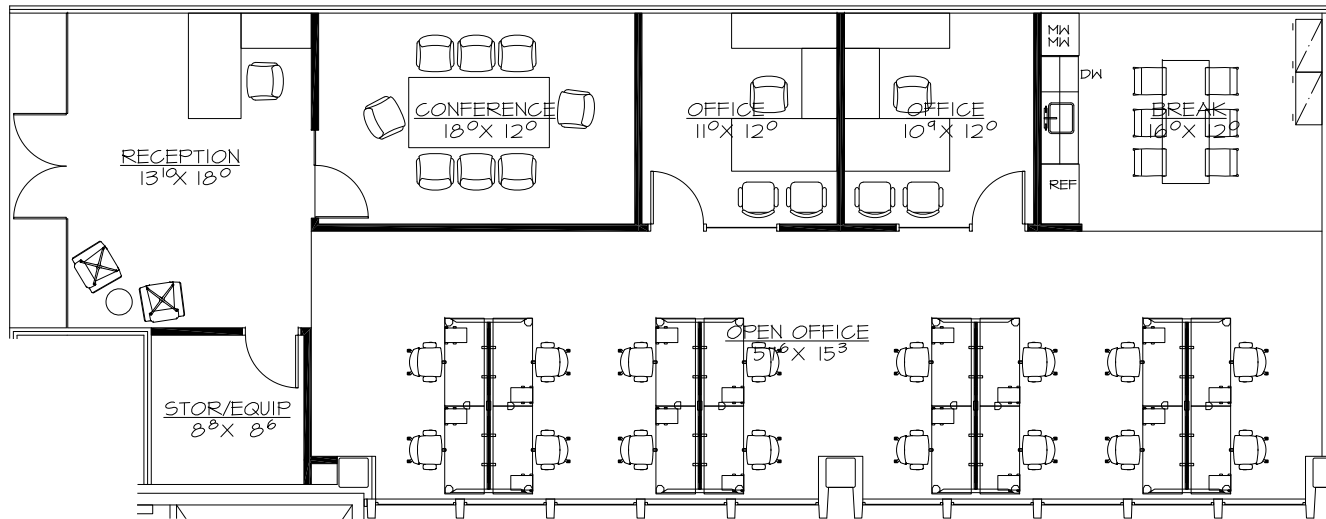

Fourth Floor Overall Plan

SUITE #411

DATE: 8.18.23

N.T.S.

2,332 RSF

ARCHITECTURAL
INTERIOR DESIGN

2850 E. Camelback Road
Suite 250
Phoenix, AZ 85016
602.955.4499

4747 BUILDING
4747 N. 22nd STREET
Phoenix, Arizona

Fourth Floor Overall Plan

SUITE #411

DATE: 8.18.23

N.T.S.

4,107 RSF

ARCHITECTURAL
INTERIOR DESIGN

2850 E. Camelback Road
Suite 250
Phoenix, AZ 85016
602.955.4499

4747 BUILDING