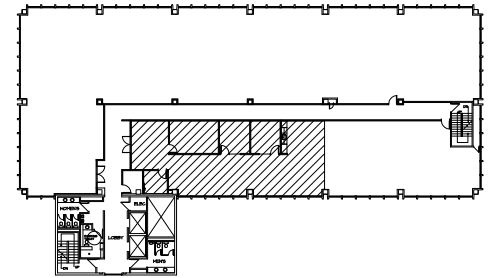

Fourth Floor Overall Plan

SUITE #411

DATE: 8.18.23

N.T.S.

2,332 RSF

ARCHITECTURAL
INTERIOR DESIGN

2850 E. Camelback Road
Suite 250
Phoenix, AZ 85016
602.955.4499

4747 BUILDING
4747 N. 22nd STREET
Phoenix, Arizona