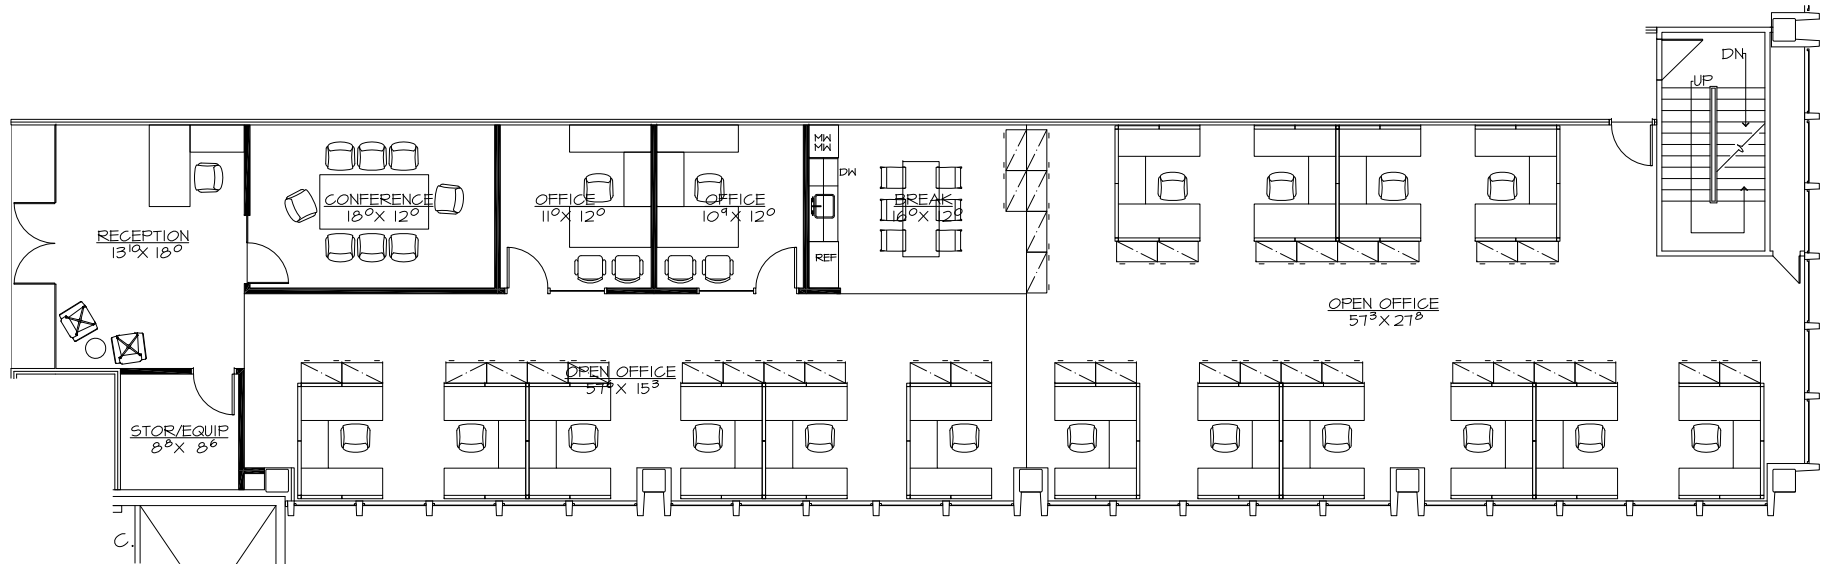

Fourth Floor Overall Plan

SUITE #411

DATE: 8.18.23

N.T.S.

2,332 RSF

ARCHITECTURAL
INTERIOR DESIGN
2850 E. Camelback Road
Suite 250
Phoenix, AZ 85016
602.955.4499

4747 BUILDING
4747 N. 22nd STREET
Phoenix, Arizona

Fourth Floor Overall Plan

SUITE #411

DATE: 8.18.23

N.T.S.

4,107 RSF

ARCHITECTURAL
INTERIOR DESIGN

2850 E. Camelback Road
Suite 250
Phoenix, AZ 85016
602.955.4499

4747 BUILDING