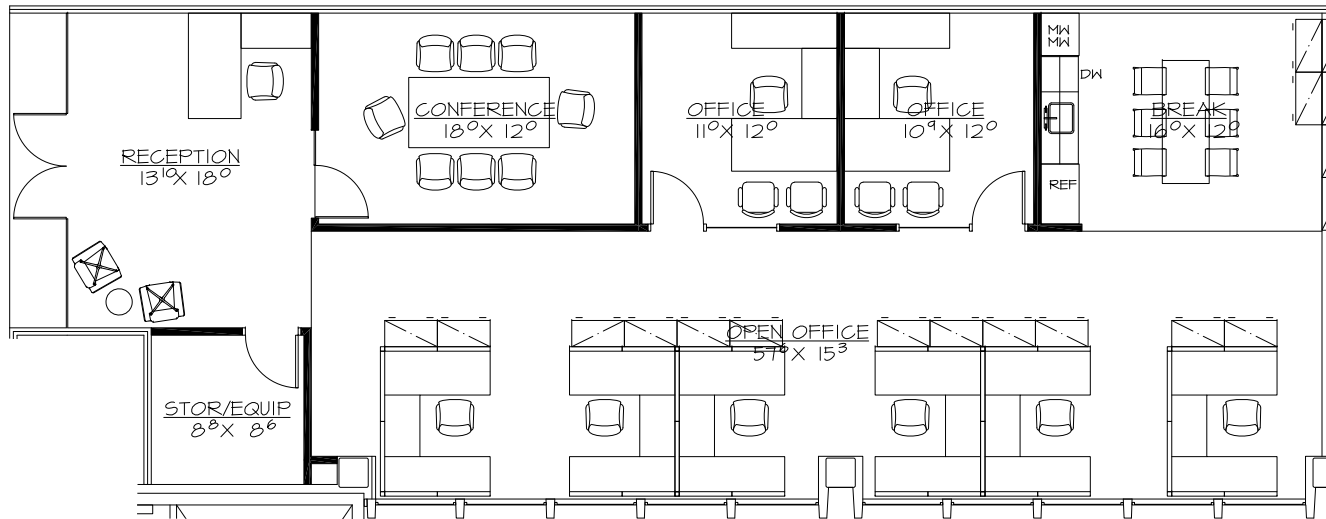

Fourth Floor Overall Plan

SUITE #411

DATE: 8.18.23

N.T.S.

2,332 RSF

ARCHITECTURAL
INTERIOR DESIGN

2850 E. Camelback Road
Suite 250
Phoenix, AZ 85016
602.955.4499

4747 BUILDING
4747 N. 22nd STREET
Phoenix, Arizona

Fourth Floor Overall Plan

SUITE #411

DATE: 8.18.23

N.T.S.

4,107 RSF

ARCHITECTURAL
INTERIOR DESIGN

2850 E. Camelback Road
Suite 250
Phoenix, AZ 85016
602.955.4499

4747 BUILDING