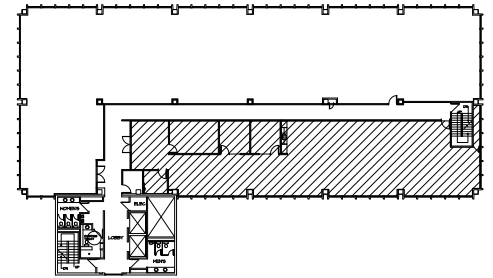

Fourth Floor Overall Plan

SUITE #411

DATE: 8.18.23

N.T.S.

2,332 RSF

ARCHITECTURAL
INTERIOR DESIGN
2850 E. Camelback Road
Suite 250
Phoenix, AZ 85016
602.955.4499

4747 BUILDING
4747 N. 22nd STREET
Phoenix, Arizona