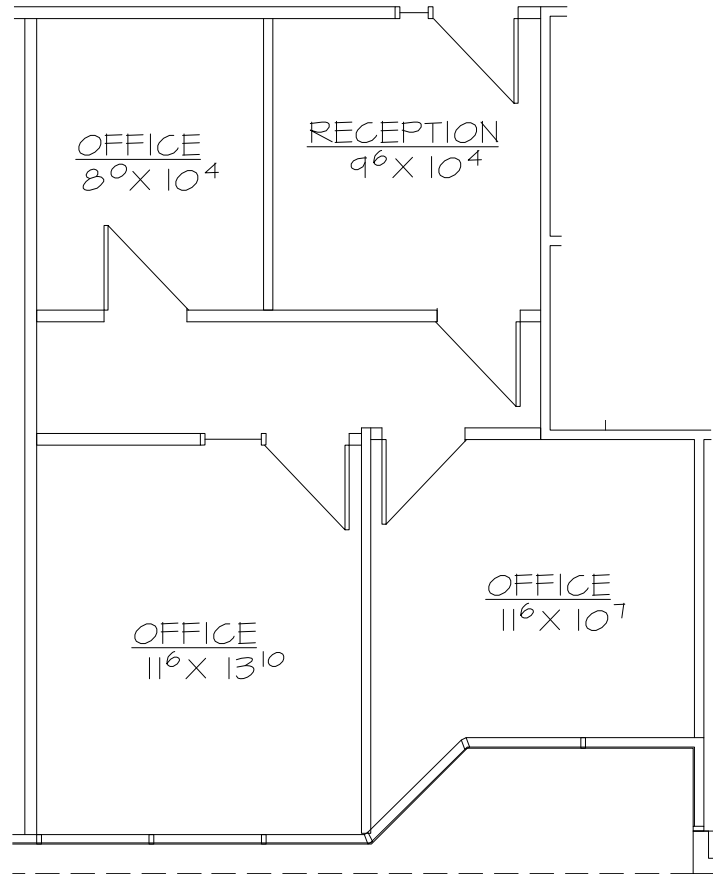

KEY PLAN

SUITE 212

SCALE: N.T.S.

3.8.23

NORTH

674 RSF

ARCHITECTURAL
INTERIOR DESIGN

2850 E. Camelback Road
Suite 250
Phoenix, AZ 85016
602.955.4499