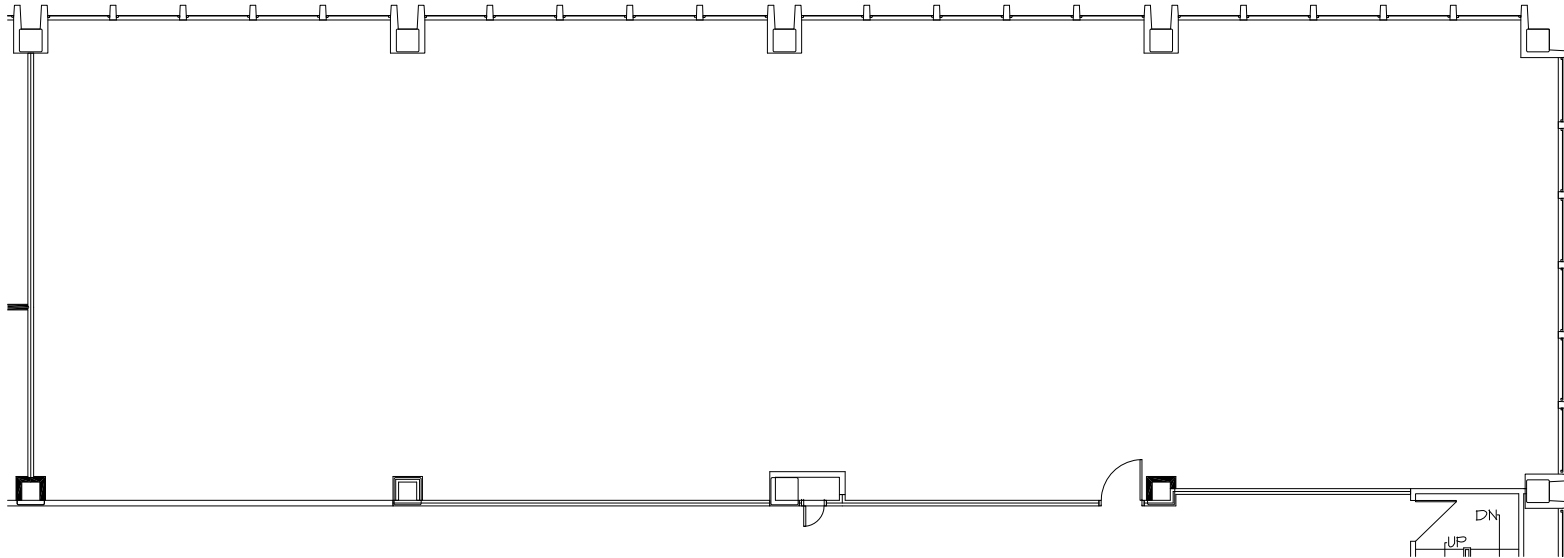

Fourth Floor Overall Plan

SUITE #405

DATE: 11.13.23

N.T.S.

4,620 RSF

ARCHITECTURAL
INTERIOR DESIGN
2850 E. Camelback Road
Suite 250
Phoenix, AZ 85016
602.955.4499

4747 BUILDING
4747 N. 22nd STREET
Phoenix, Arizona