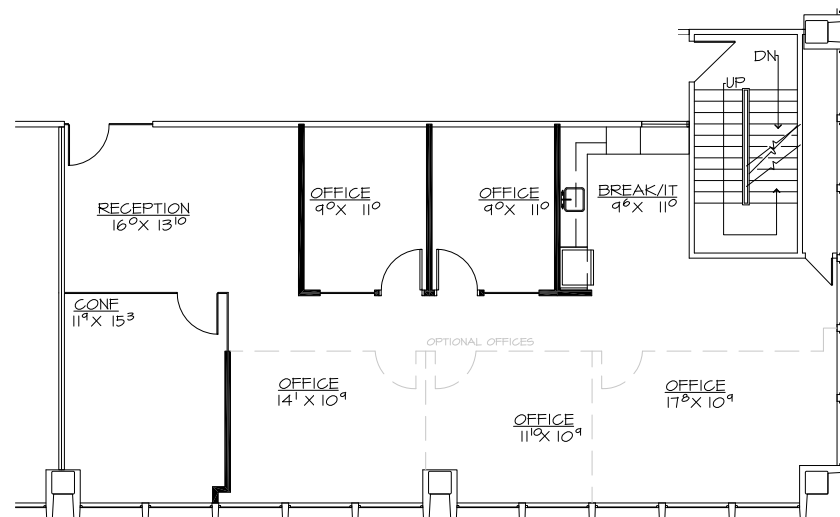

Fourth Floor Overall Plan

SUITE #408

DATE: 4.22.24

N.T.S.

1,776 RSF

ARCHITECTURAL
INTERIOR DESIGN
2850 E. Camelback Road
Suite 250
Phoenix, AZ 85016
602.955.4499

4747 BUILDING
4747 N. 22nd STREET
Phoenix, Arizona